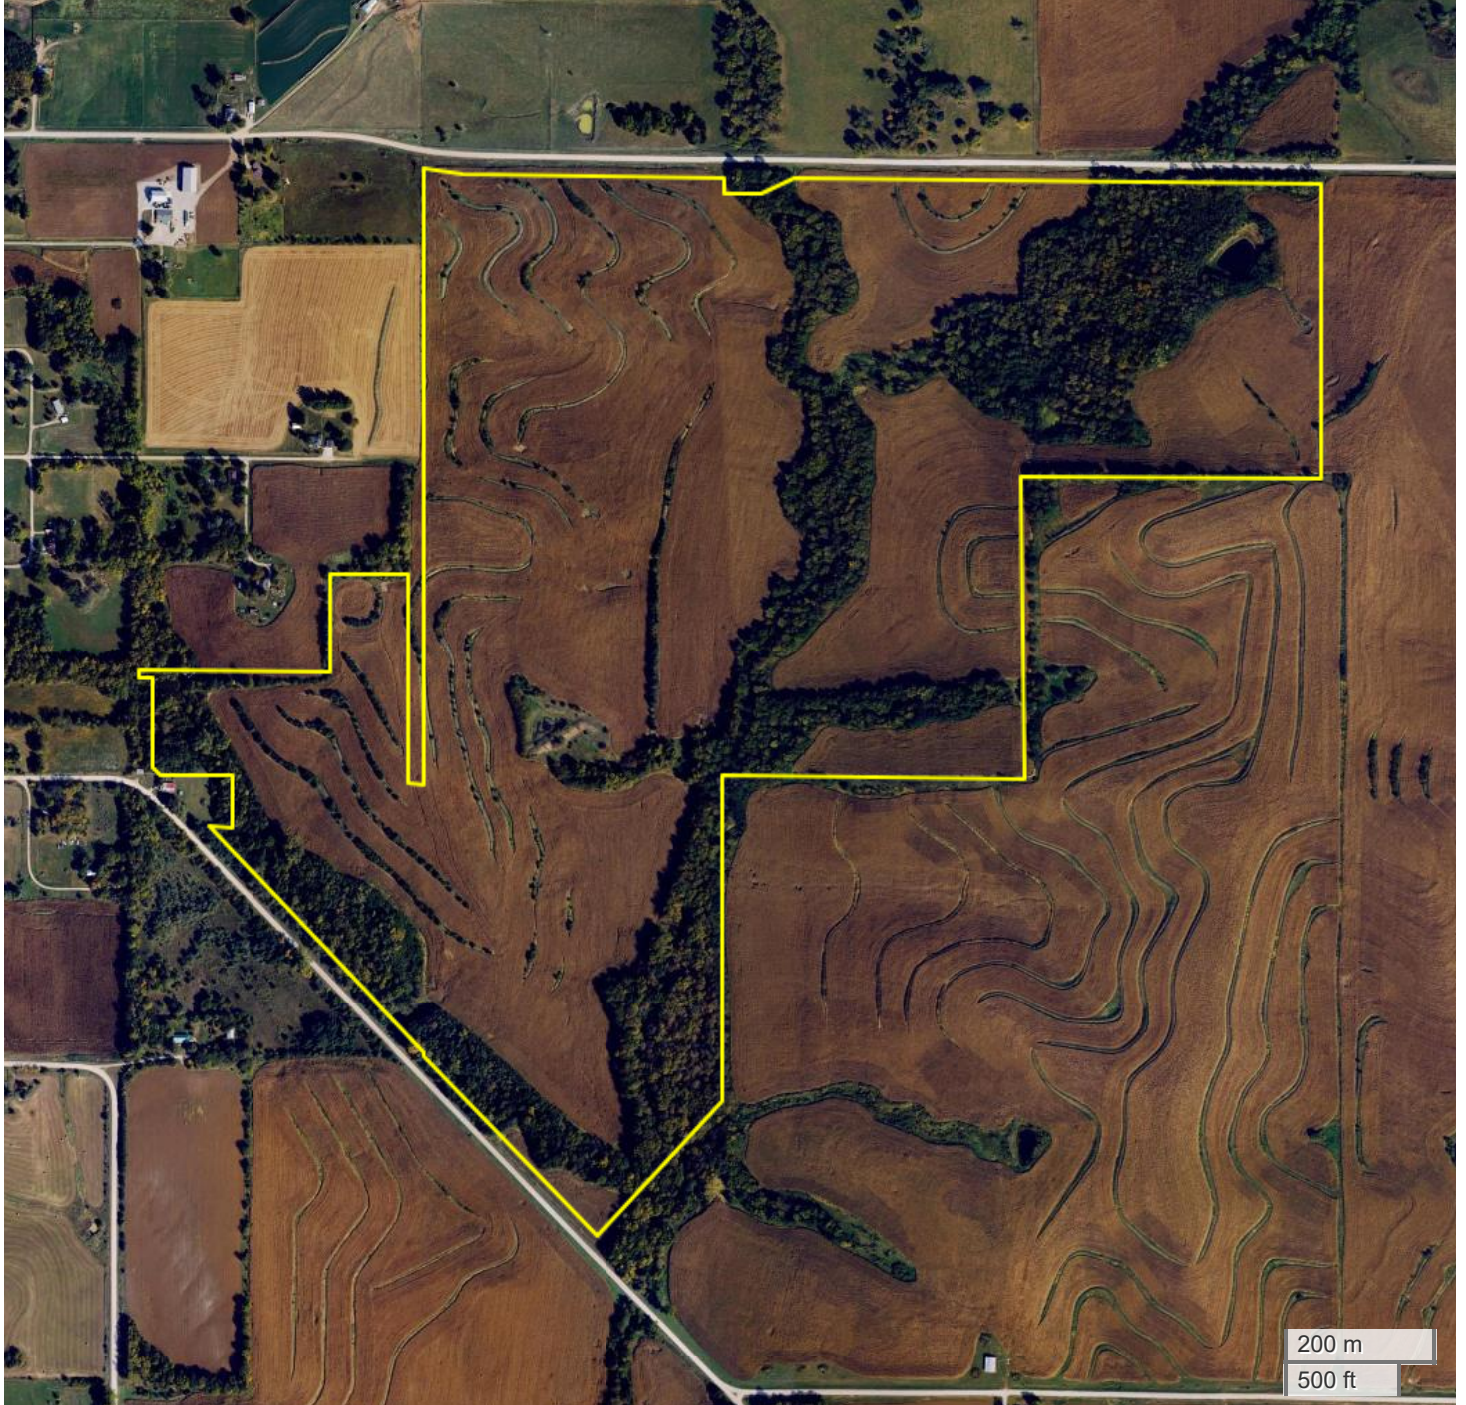

LEKNARF - 1 (267.64 AC TOTAL, 197.42 AC TILLABLE)

AERIAL MAP

Center: 40.617497, -95.106270

17-67N-37W

Amity Township

Page County, IA

FarmWorth, LLC makes no representations or warranties, express or implied, as to the accuracy of any information, data, numerical values, boundaries, or any other information generated through the use of FarmWorth.com. User is solely responsible for independently investigating and determining all information provided through FarmWorth.com prior to use and waives any and all claims against FarmWorth, LLC for any inaccuracies or inconsistencies in the information and/or data.